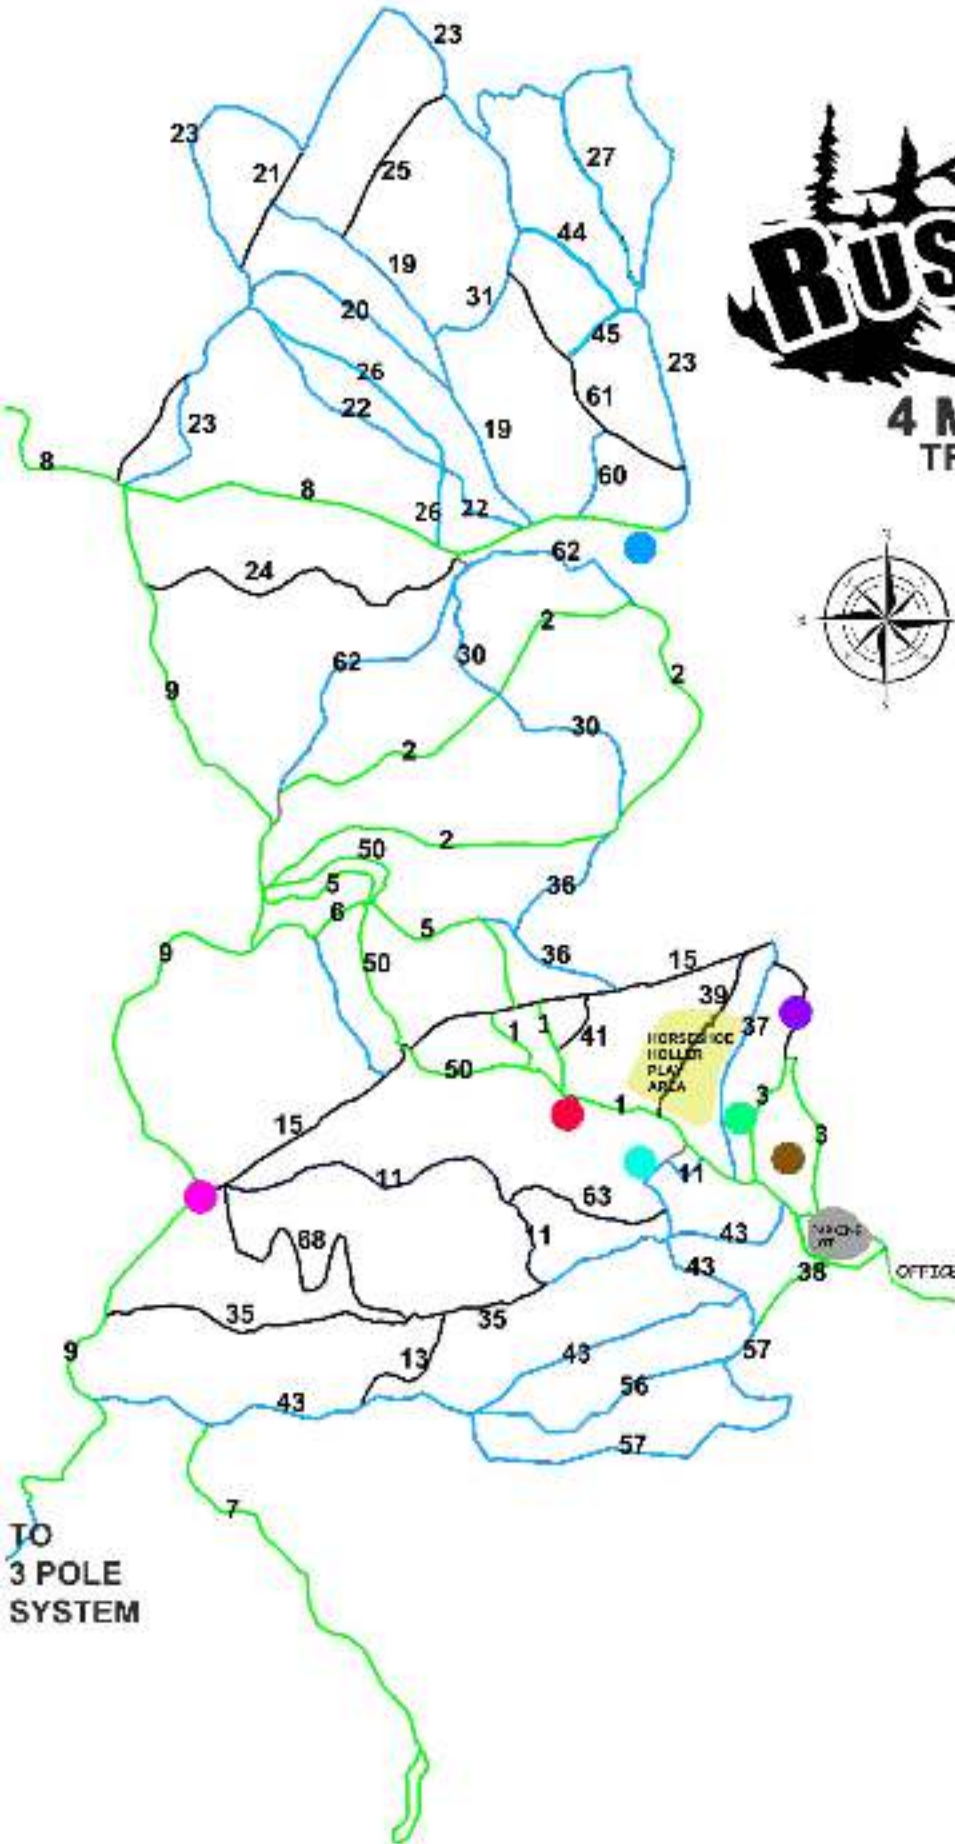

4 MILE TRAIL SYSTEM
 TRAILS NUMBERED IN WHITE

- Easy
- Medium
- Hard

- PLAYGROUND
- ARROC GARDEN
- 5 GUYS
- PRETTY POND
- BEAVER DAM POND
- WOODSBUGGY HILL
- MUD PIT